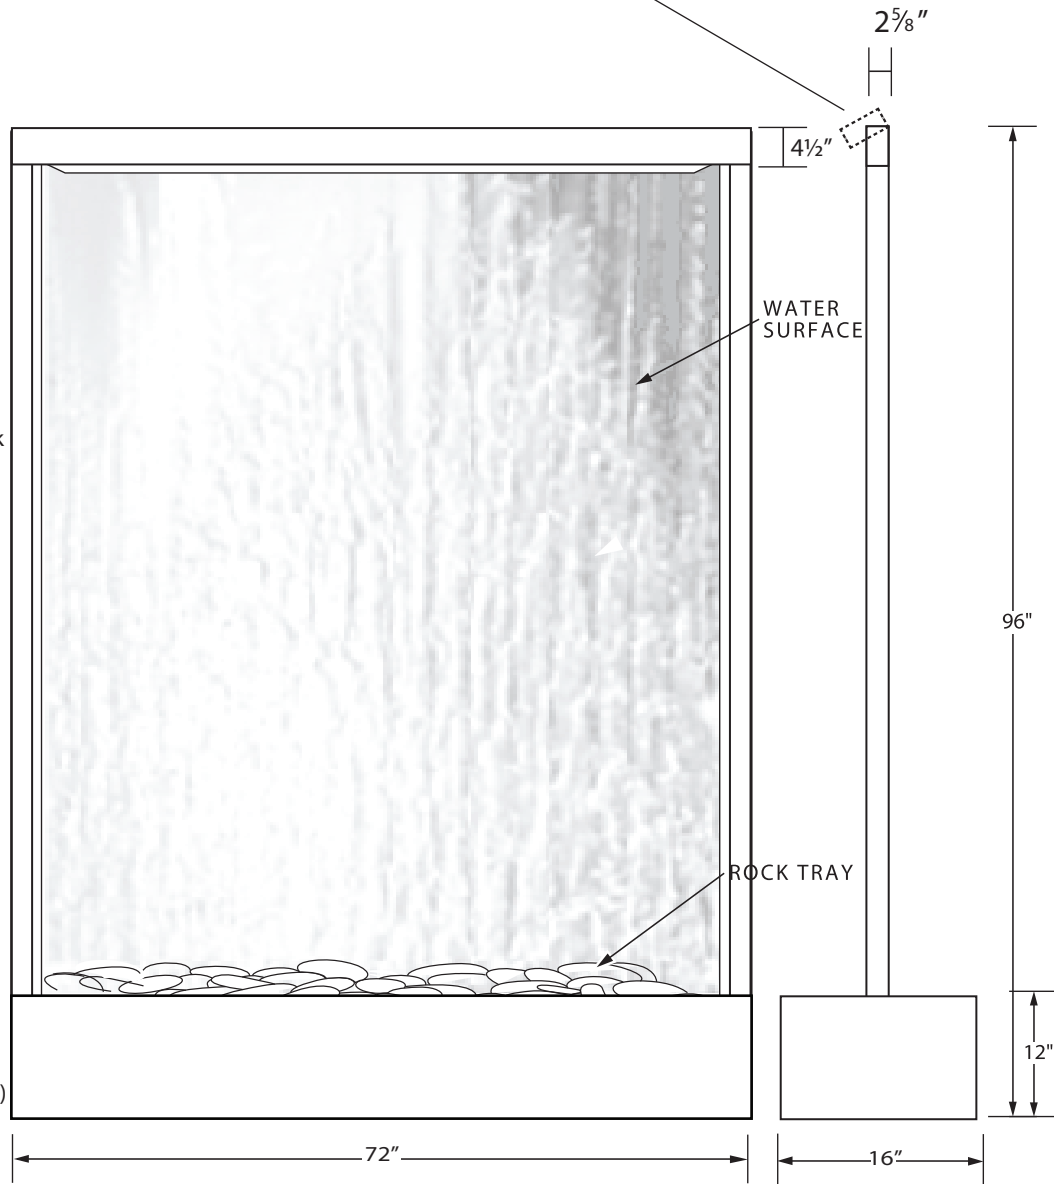

## PLUMBING REQUIREMENTS:

\*OPTION: AUTOFILL (FLOAT VALVE)

\*OPTION: DRAIN (CALL FOR DETAILS)

\* The front of the header flips up, exposing the manifold which will allow for optimal maintenance of your water feature.