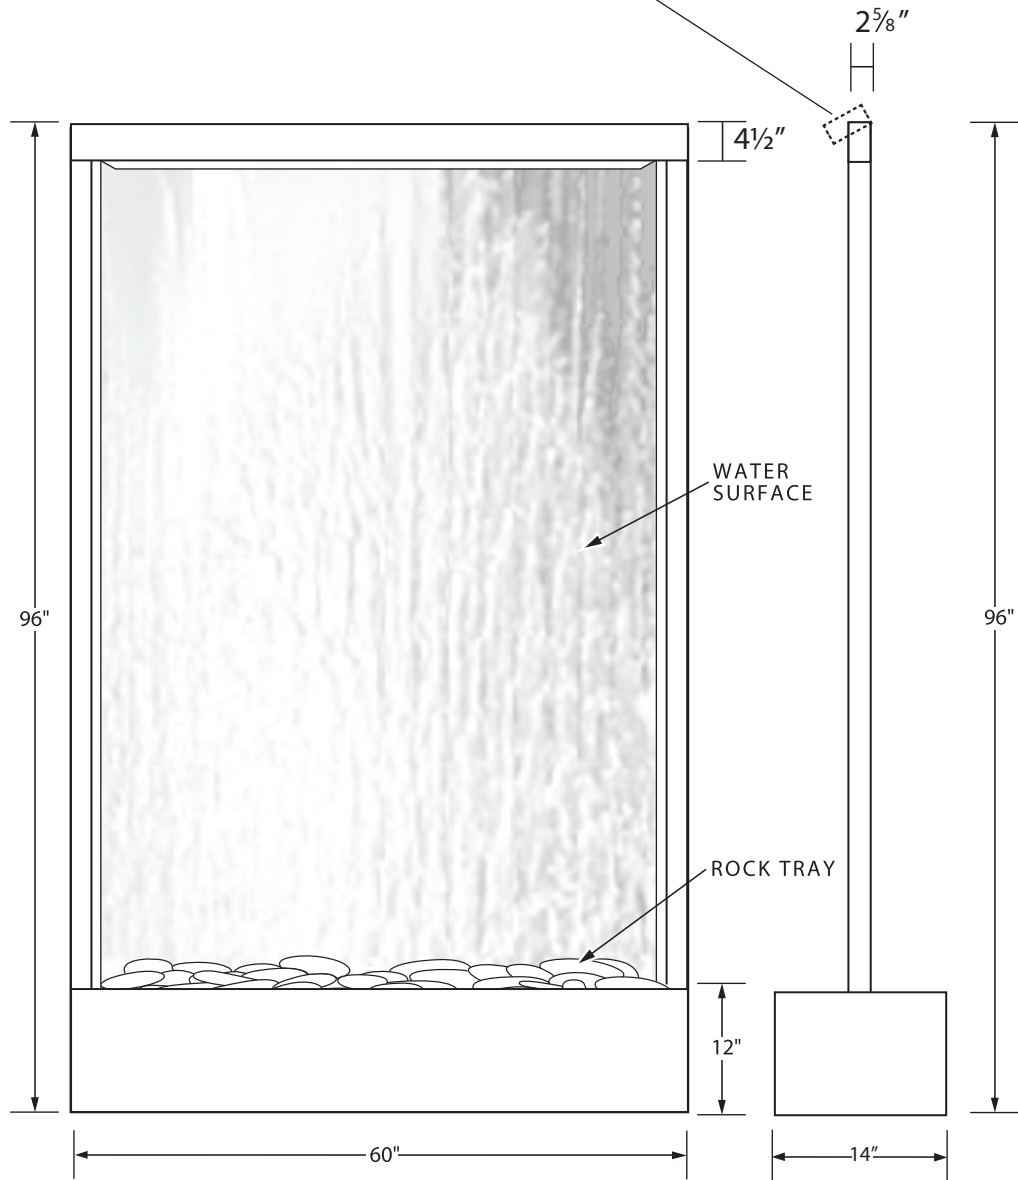

CENTER MOUNTED WATERWALL (WW85-C)

WATERWALL SIZES:

(WW82) 96"H x 24"W x 14"D

(WW83) 96"H x 36"W x 14"D

(WW84) 96"H x 48"W x 14"D

(WW85-C) 96"H x 60"W x 14"D (SHOWN)

(WW86-C) 96"H x 72"W x 16"D

(WW102) 120"H x 24"W x 14"D

(WW103) 120"H x 36"W x 14"D

(WW104) 120"H x 48"W x 14"D

(WW105) 120"H x 60"W x 14"D

(WW106) 120"H x 72"W x 16"D

WATERWALL FINISHES:

Bronze Silverado, Rugged Iron, Bavarian Silver
Copper Metallic, Coppervein, Sky White, Sable Black
Black Texture, Greystone River, Poly Gold

POWER REQUIREMENTS:

STANDARD 110V OUTLET

PLUMBING REQUIREMENTS:

*OPTION: AUTOFILL (FLOAT VALVE)

*OPTION: DRAIN (CALL FOR DETAILS)

* The front of the header flips up, exposing the manifold which will allow for optimal maintenance of your water feature.