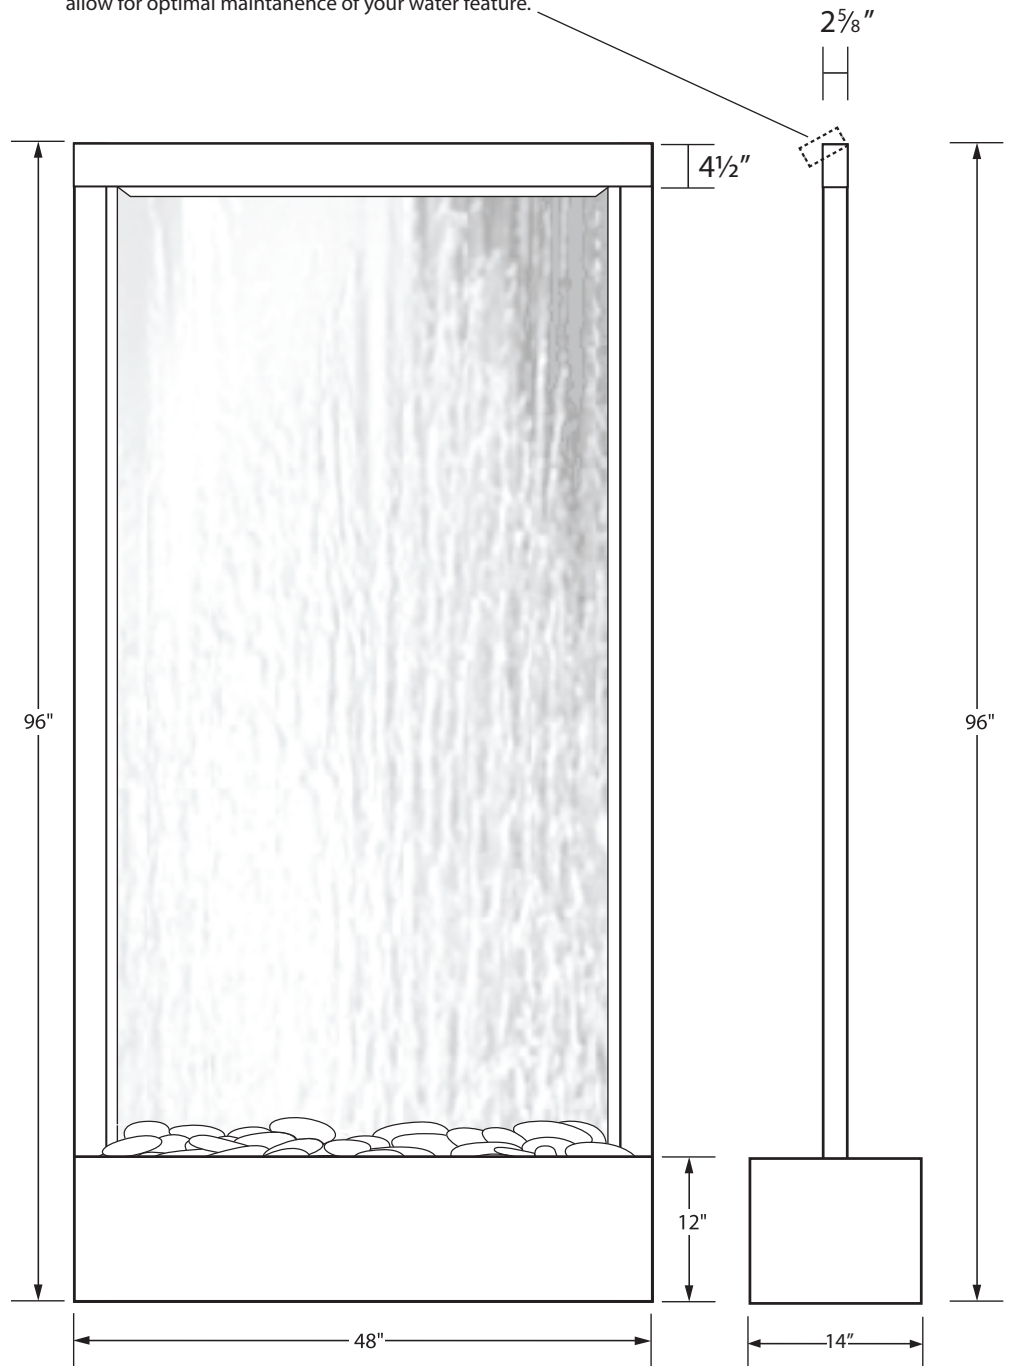

## WATERWALL SIZES:

(WW82) 96"H x 24"W x 14"D

(WW83) 96"H x 36"W x 14"D

**(WW84-C) 96"H x 48"W x 14"D (SHOWN)**

(WW85) 96"H x 60"W x 14"D

(WW86) 96"H x 72"W x 16"D

(WW102) 120"H x 24"W x 14"D

(WW103) 120"H x 36"W x 14"D

## PLUMBING REQUIREMENTS:

\*OPTION: AUTOFILL (FLOAT VALVE)

\*OPTION: DRAIN (CALL FOR DETAILS)

\* The front of the header flips up, exposing the manifold which will allow for optimal maintenance of your water feature.