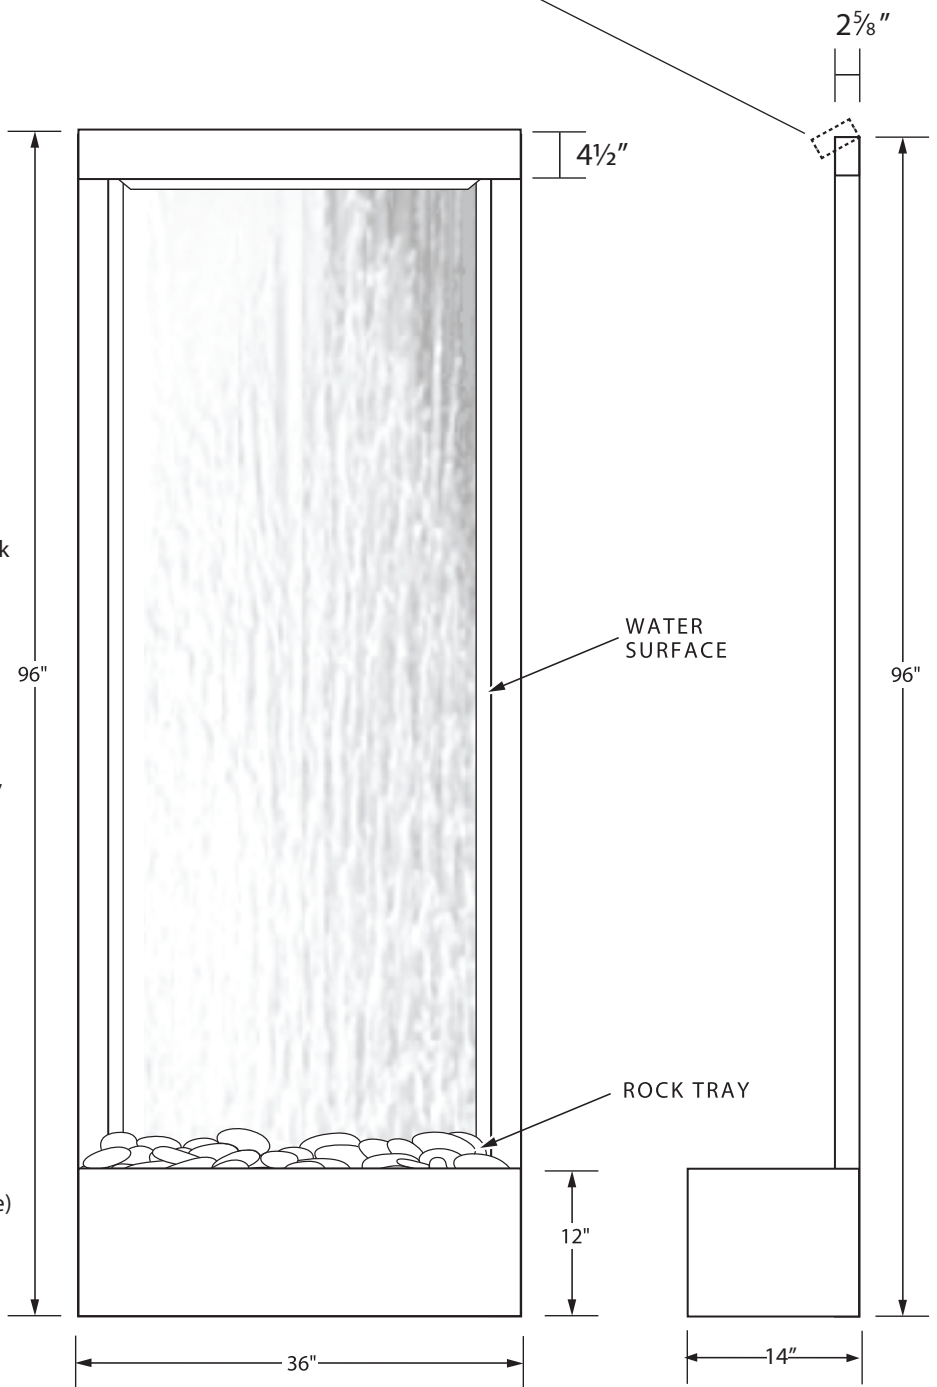

(WW103) 120"H x 36"W x 14"D

(WW104) 120"H x 48"W x 14"D

(WW105) 120"H x 60"W x 14"D

(WW106) 120"H x 72"W x 16"D

WATERWALL FINISHES:

Bronze Silverado, Rugged Iron, Bavarian Silver
Copper Metallic, Coppervein, Sky White, Sable Black
Black Texture, Greystone River, Poly Gold

POWER REQUIREMENTS:

STANDARD 110V OUTLET

PLUMBING REQUIREMENTS:

* OPTION: AUTOFILL (FLOAT VALVE)

* OPTION: DRAIN (CALL FOR DETAILS)

* The front of the header flips up, exposing the manifold which will allow for optimal maintenance of your water feature.