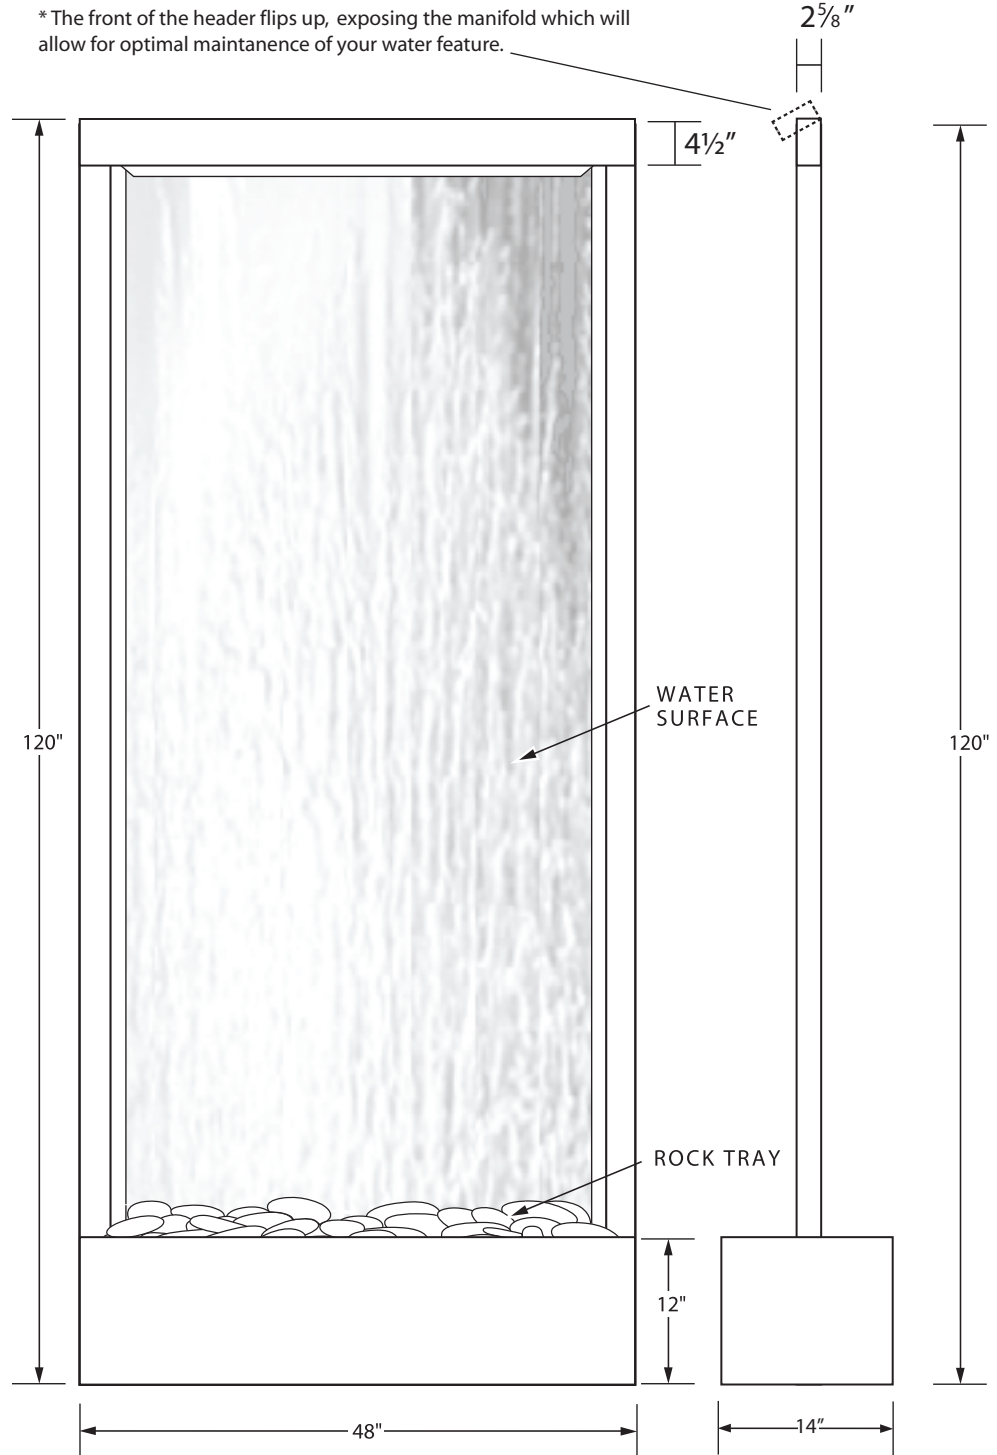

CENTER MOUNTED WATERWALL (WW104-C)

WATERWALL SIZES:

(WW82) 96"H x 24"W x 14"D

(WW83) 96"H x 36"W x 14"D

(WW84) 96"H x 48"W x 14"D

(WW85) 96"H x 60"W x 14"D

(WW86) 96"H x 72"W x 16"D

(WW102) 120"H x 24"W x 14"D

(WW103) 120"H x 36"W x 14"D

(WW104-C) 120"H x 48"W x 14"D (SHOWN)

(WW105) 120"H x 60"W x 14"D

(WW106) 120"H x 72"W x 16"D

WATERWALL FINISHES:

Bronze Silverado, Rugged Iron, Bavarian Silver

Copper Metallic, Coppervein, Sky White, Sable Black

Black Texture, Greystone River, Poly Gold

NEW! - Brushed Stainless Steel

WATERWALL WATER SURFACES

Clear Glass, Evergreen Glass, Azulite Blue Glass,

Silver Mirror, Bronze Mirror, Rain Glass, Storm Glass,

Slate, Painted Glass

WATERWALL ACCESSORIES:

Up-Lighting Kit (accent lighting), Float Valve

Auto-Fill and Drain, Shelving Kit, River Rocks

Vinyl Logo or Custom Etching

WATERWALL FILTRATION:

UV Sterilizer, Reverse Osmosis, Ozonizer,

Protec (Scale & Stain Remover), Fountec (Algaecide)

POWER REQUIREMENTS:

STANDARD 110V OUTLET

PLUMBING REQUIREMENTS:

*OPTION: AUTOFILL (FLOAT VALVE)

*OPTION: DRAIN (CALL FOR DETAILS)

see Bluworld Account Manager for plumbing details

www.bluworldusa.com