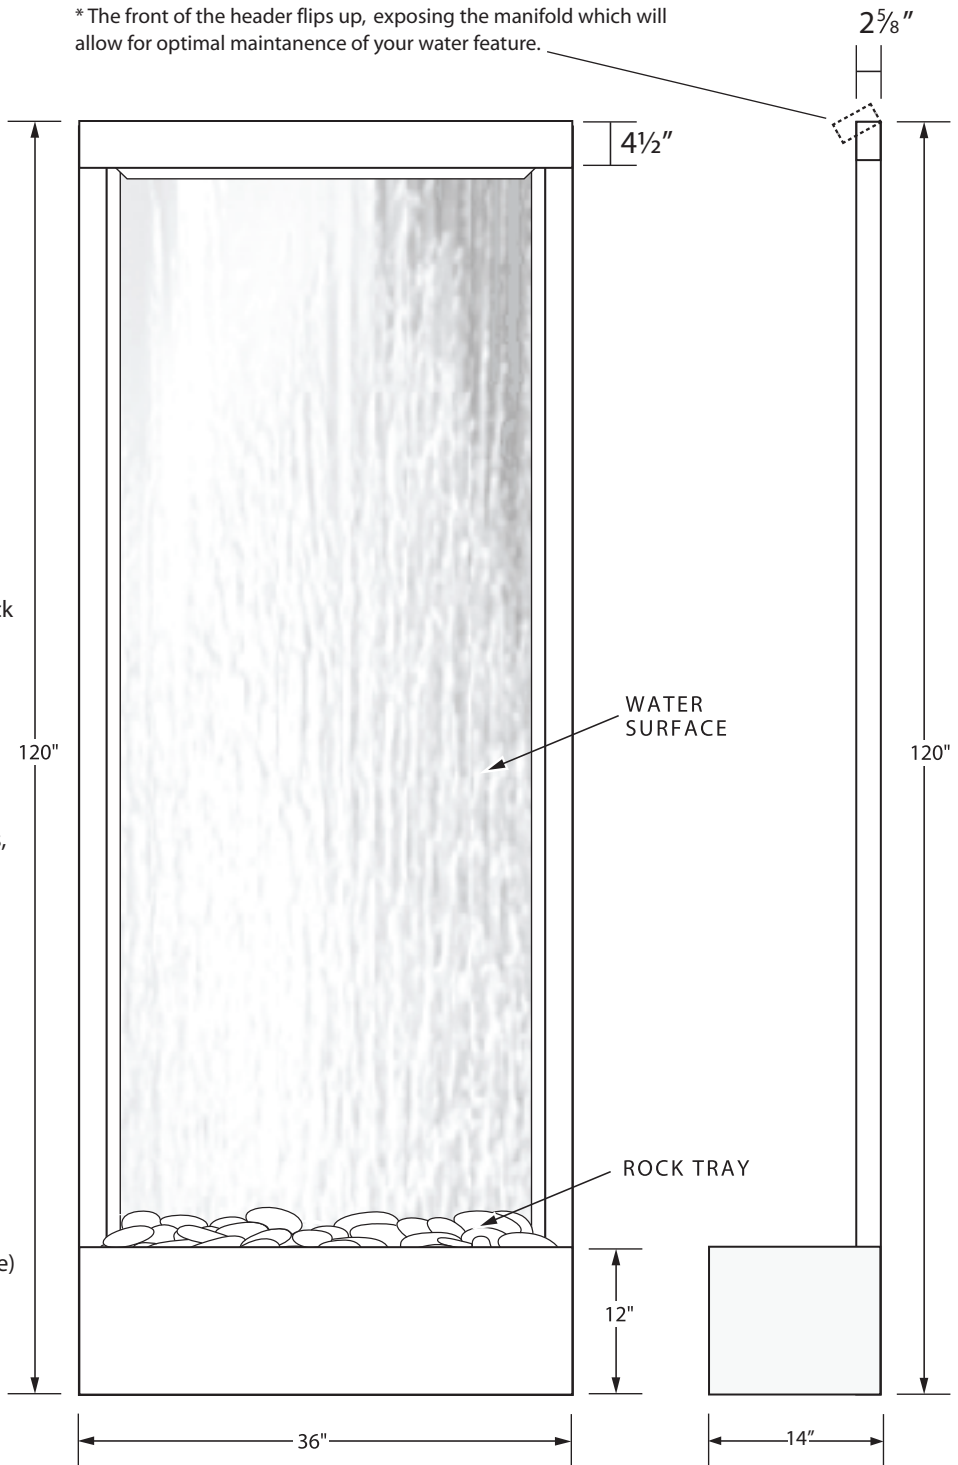

WATERWALL (WW103)

WATERWALL SIZES:

(WW82) 96"H x 24"W x 14"D

(WW83) 96"H x 36"W x 14"D

(WW84) 96"H x 48"W x 14"D

(WW85) 96"H x 60"W x 14"D

(WW86) 96"H x 72"W x 16"D

(WW102) 120"H x 24"W x 14"D

(WW103) 120"H x 36"W x 14"D (SHOWN)

(WW104) 120"H x 48"W x 14"D

(WW105) 120"H x 60"W x 14"D

(WW106) 120"H x 72"W x 16"D

WATERWALL FINISHES:

Bronze Silverado, Rugged Iron, Bavarian Silver
Copper Metallic, Coppervein, Sky White, Sable Black
Black Texture, Greystone River, Poly Gold

POWER REQUIREMENTS:

STANDARD 110V OUTLET

PLUMBING REQUIREMENTS:

*OPTION: AUTOFILL (FLOAT VALVE)

*OPTION: DRAIN (CALL FOR DETAILS)

*The front of the header flips up, exposing the manifold which will allow for optimal maintenance of your water feature.